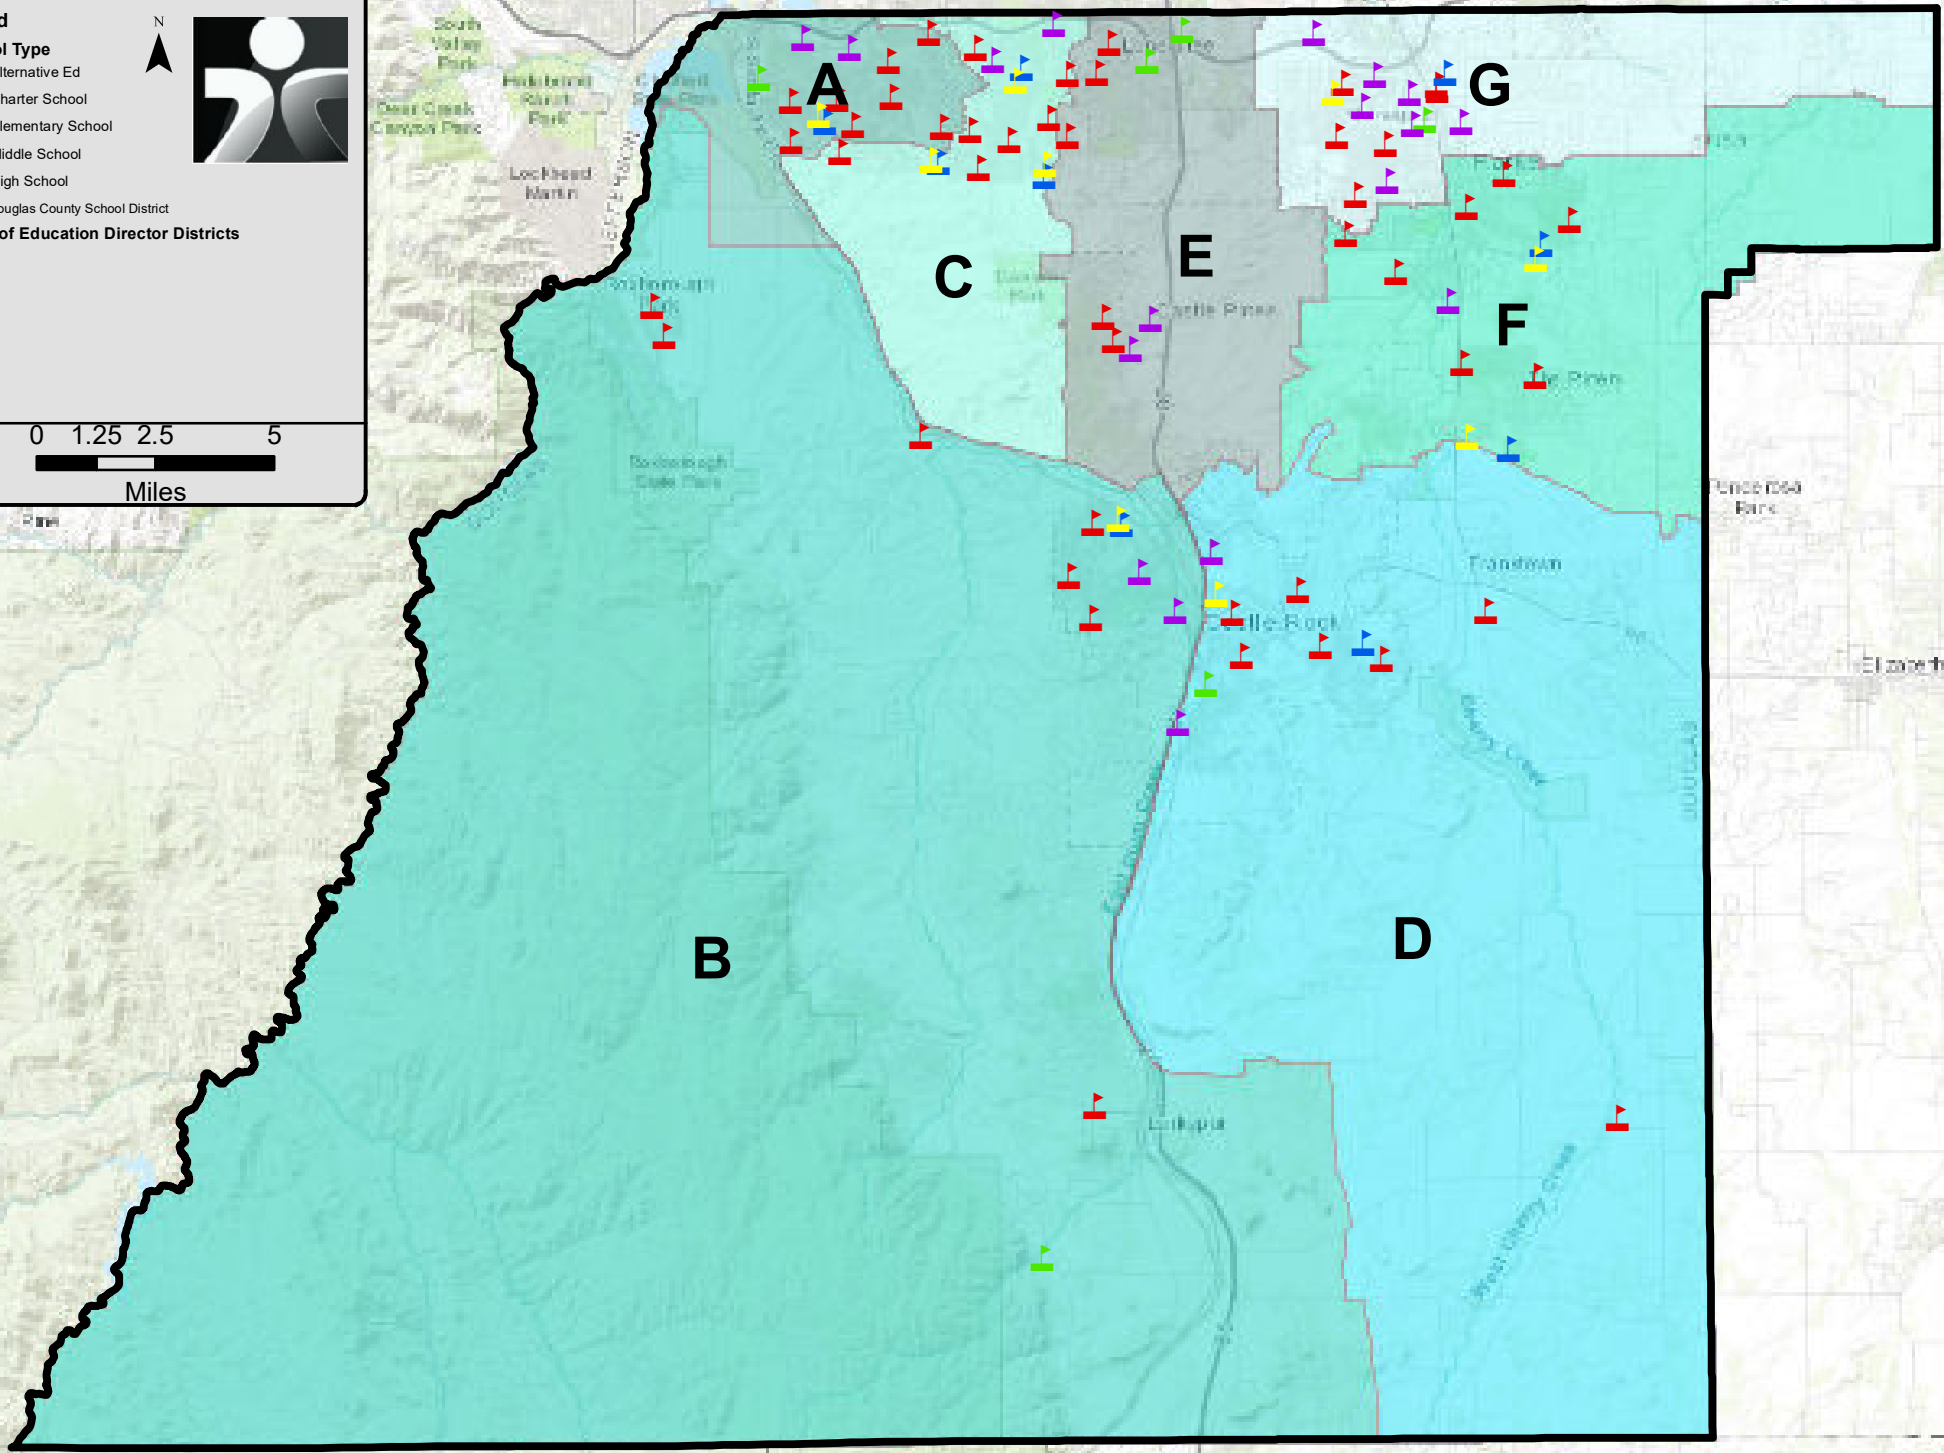

DCSD Board of Education Districts

Legend

School Type

- Alternative Ed
- Charter School
- Elementary School
- Middle School
- High School

Douglas County School District

Board of Education Director Districts

- A
- B
- C
- D
- E
- F
- G

N

0 1.25 2.5 5

Miles

Sources: Esri, HERE, Garmin, Intermap, increment P Corp., GEBCO, USGS, FAO, NPS, NRCAN, GeoBase, IGN, Kadaster NL, Ordnance Survey, Esri Japan, METI, Esri China (Hong Kong), swisstopo, © OpenStreetMap contributors, and the GIS User Community